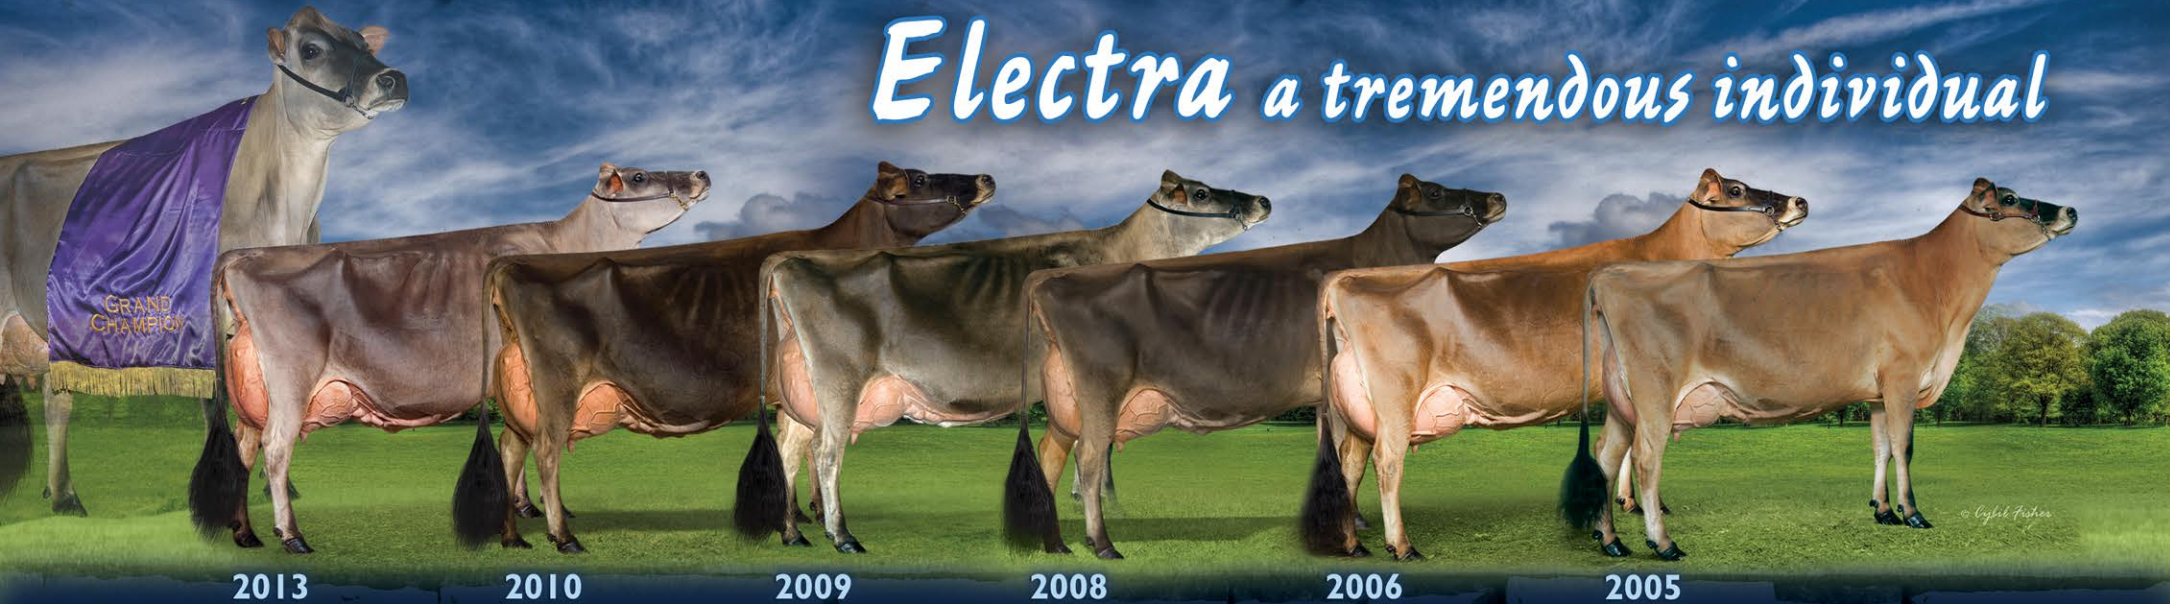

# Electra a tremendous individual

## Extreme Electra, Excellent-95%

1<sup>st</sup> 100,000 lb. Class and Res. Sr. Champion, 2013 International Jersey Show  
1<sup>st</sup> 100,000 lb. Class and Res. Grand Champion, 2013 New York Spring Carousel  
All American Aged Cow, 2010  
HM Sr. Champion, 2010 All American Jersey Show  
2<sup>nd</sup> Aged Cow, 2010 Central National  
Grand Champion, 2010 Kentucky State Fair  
1<sup>st</sup> Aged Cow and Grand Champion, 2009 Wisconsin Spring Spectacular  
1<sup>st</sup> Aged Cow and Grand Champion, 2009 New York Spring Carousel  
1<sup>st</sup> 5-Year-Old and Res. Grand Champion, 2008 RAWF

Reserve National Grand Champion, 2006  
All American Senior Three-Year-Old, 2006  
Intermediate Champion, 2006 Central National  
Res. Grand Champion, 2006 Mid-Atlantic Regional  
Res. Grand Champion, 2006 Kentucky State Fair  
3<sup>rd</sup> Sr. 2-Year-Old, 2005 All American Jersey Show  
2<sup>nd</sup> Sr. 2-Year-Old, 2005 Central National  
1<sup>st</sup> Sr. 2-Year-Old, 2005 WI State Jersey Show

We are proud to be the breeders of this incredible cow and thank all that have worked with her, owned her and played a part in developing her.

Not only, has she had an impeccable show career, she is a tremendous brood cow. All six of her appraised daughters are Excellent. She also has an Excellent granddaughter as well as eight more appraised Very Good.